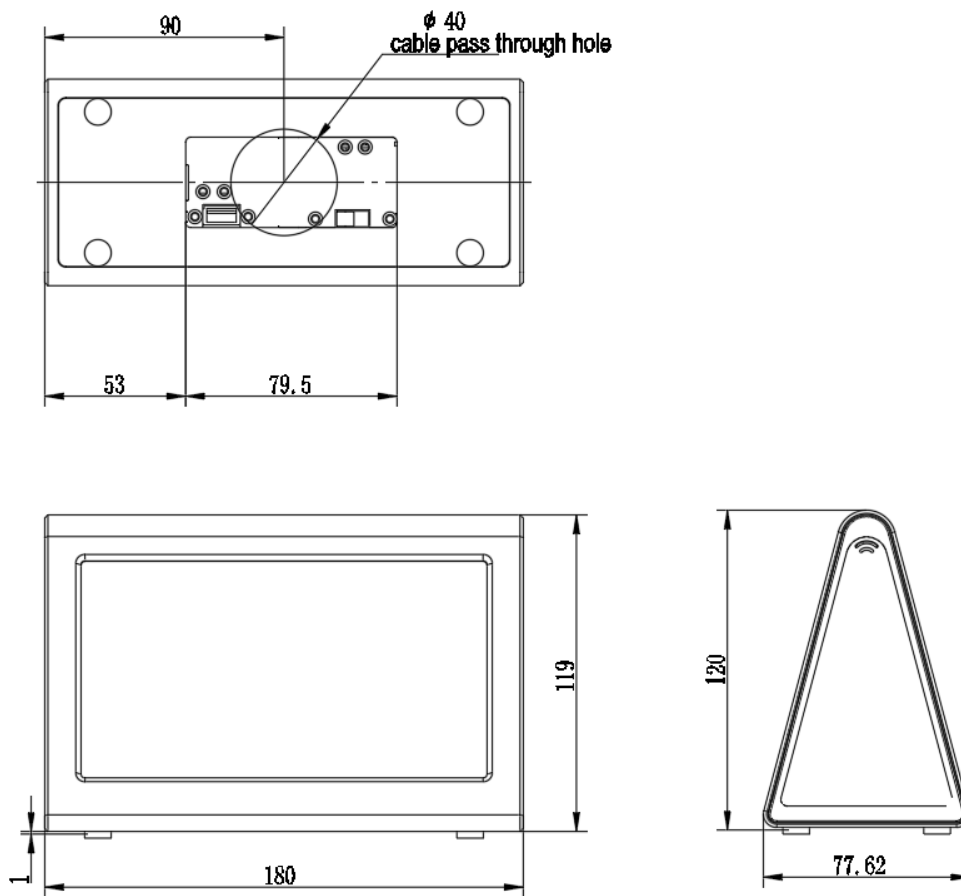

- Display

screen size	7 inch dual sided
matrix type	TFT
resolution	1024*600
brightness	350cd/ m <sup>2</sup>
contrast ratio	800:1
aspect ratio	16:9
view angle	85/85/85/85
backlight spanlife	10000 hours

- Electronical

data input	USB 2.0
control	Ethernet
power supply	12V
power consumption	≤8W

- Mechanism

housing	anodized aluminium
finishing	black/silver, matt/brushed customization available
G.W.	5kgs
packing dimension	215*123*170mm
temperature	working -20°C~+70°C, storage -30°C~+80°C
humidity	working ≤90%, storage ≤90%

# Connectors on the housing

## Dimensions

*Above dimensions for reference and subject to change, please double confirm.*