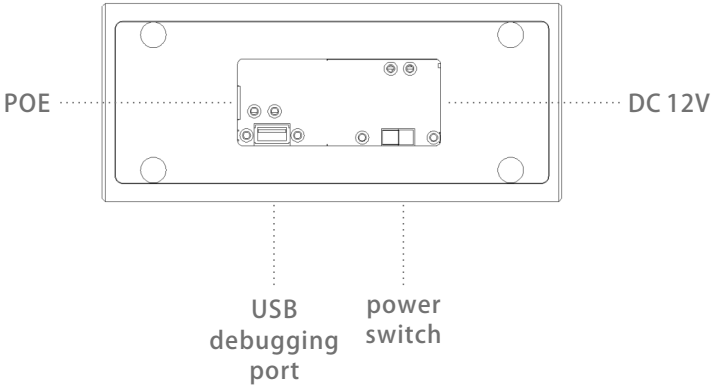

- Electronical

data input	USB 2.0
control	Ethernet
power supply	12V
power consumption	≤8W

- Mechanism

housing	anodized aluminium
finishing	black/silver, matt/brushed customization available
G.W.	5kgs
packing dimension	215*123*170mm
temperature	working -20°C~+70°C, storage -30°C~+80°C
humidity	working ≤90%, storage ≤90%

# Connectors on the housing